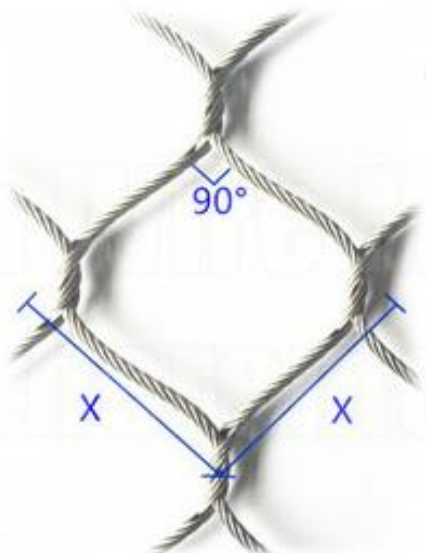

### Wire Cable Diameter

### Wire Cable Structure

cable 7x7  
for zoo mesh  
Φ1.2mm, 1.6mm, 2.0mm,  
2.4mm

cable 7x19  
for zoo mesh  
Φ3.2mm, 4.0mm

### Zoo Mesh Aperture

90° = Standard angle

X = Mesh aperture

### Mesh Aperture:

By inch: 0.6"×0.6", 0.8"×0.8", 1"×1", 1.2"×1.2", 1.5"×1.5", 2"×2", 2.4"×2.4", 3"×3", 3.6"×3.6", 4"×4", 5"×5", 6"×6".

By mm: 15mm×15mm, 20mm×20mm, 25mm×25mm, 30mm×30mm, 38mm×38mm, 51mm×51mm, 60mm×60mm, 76mm×76mm, 90mm×90mm, 102mm×102mm, 127mm×127mm, 152mm×152mm