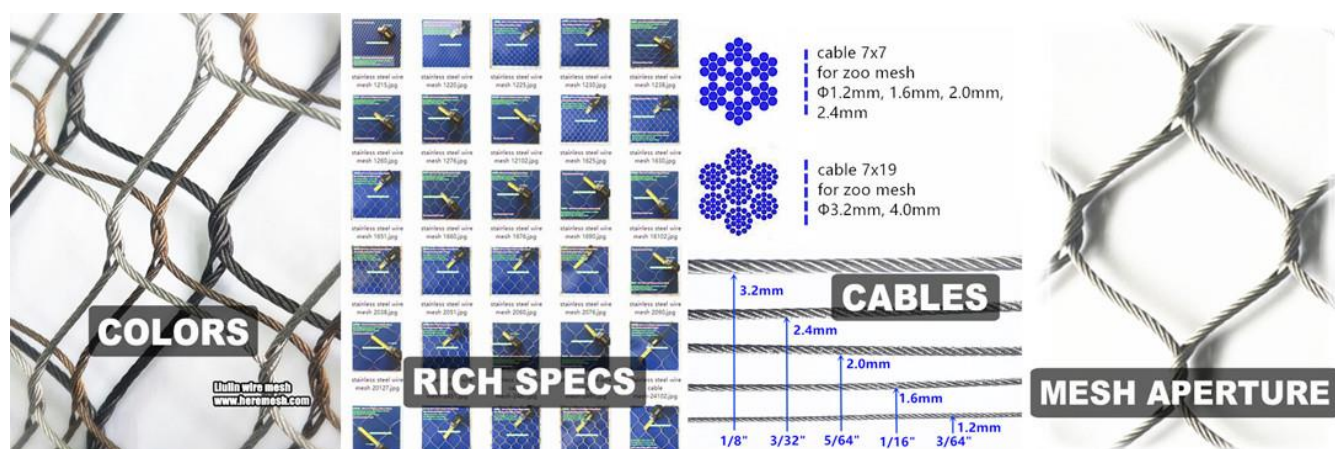

Material group: Stainless steel 304/304L/316/316L

Wire rope structure: 4.0mm/3.2mm – 7 X 19, 1.2mm/1.6mm/2.0mm/2.4mm – 7 x 7

Standard panel size: 35ft x 70ft (9m x 18m) or customers' required sizes

Minimum order quantity: 100sq.ft / 10sq.m

Price Term: FOB Shijiazhuang, China

Packaging: The mesh will be rolled and packed in PP woven bag or pallet

Customizable options: As shown in the following table

About specs web page: [Click Here](#)

<b>Customizable Options</b>	
>Material Type:	Stainless steel 304/304L/316/316L
>Specifications:	Including wire rope diameter and mesh opening size
>Wire rope diameter:	3/64", 1/16", 5/64", 3/32", 1/8", 5/32" 1.2mm, 1.6mm, 2.0mm, 2.4mm, 3.2mm, 4.0mm
>Mesh opening size:	0.6"×0.6", 0.8"×0.8", 1"×1", 1.2"×1.2", 1.5"×1.5", 2"×2", 2.4"×2.4", 3"×3", 3.6"×3.6", 4"×4", 5"×5", 6"×6". 15mm×15mm, 20mm×20mm, 25mm×25mm, 30mm×30mm, 38mm×38mm, 51mm×51mm, 60mm×60mm, 76mm×76mm, 90mm×90mm, 102mm× 102mm, 127mm×127mm, 152mm×152mm.
>Color:	Natural color, Black color, Bronze color
>Mesh panel size:	We will produce it according to the size you provide. The large panel size is supported, depending on different specifications the largest single panel size can be reached 300m <sup>2</sup> . Less cut and avoid waste during installation.