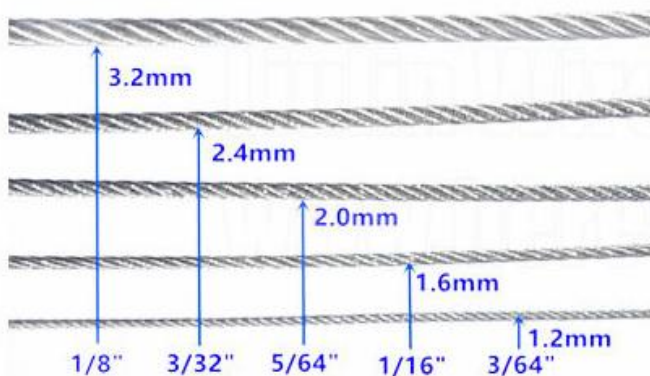

▼ Details of Products Specifications

For example:

#2451

Cable diameter: 2.4mm

Mesh aperture: 51mm

About specs web page: [Click Here](#)

[2 4] [5 1] [Mesh aperture]
[Cable diameter]

Wire Cable Diameter

Wire Cable Structure

cable 7x7
for zoo mesh
Φ1.2mm, 1.6mm, 2.0mm,
2.4mm

cable 7x19
for zoo mesh
Φ3.2mm, 4.0mm

Wire Cable Diameter:

By inch: 3/64", 1/16", 5/64", 3/32", 1/8", 5/32"

By mm: 1.2mm, 1.6mm, 2.0mm, 2.4mm, 3.2mm, 4.0mm