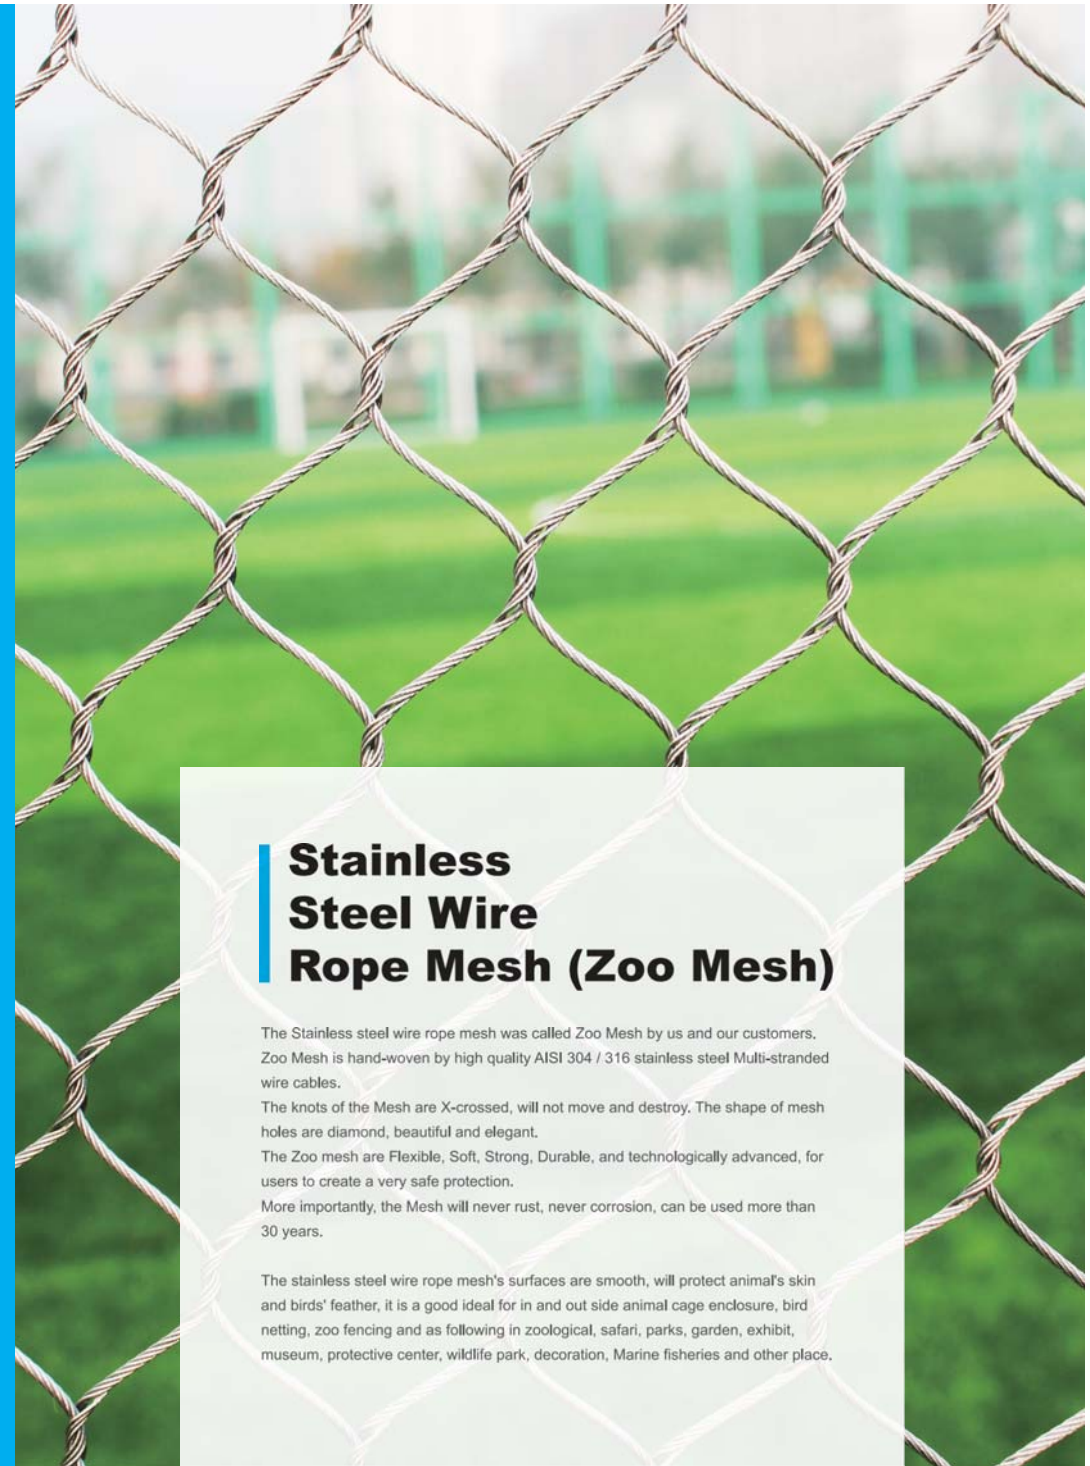

Stainless Steel Wire Rope Mesh (Zoo Mesh)

The Stainless steel wire rope mesh was called Zoo Mesh by us and our customers. Zoo Mesh is hand-woven by high quality AISI 304 / 316 stainless steel Multi-stranded wire cables.

The knots of the Mesh are X-crossed, will not move and destroy. The shape of mesh holes are diamond, beautiful and elegant.

The Zoo mesh are Flexible, Soft, Strong, Durable, and technologically advanced, for users to create a very safe protection.

More importantly, the Mesh will never rust, never corrosion, can be used more than 30 years.

The stainless steel wire rope mesh's surfaces are smooth, will protect animal's skin and birds' feather, it is a good ideal for in and out side animal cage enclosure, bird netting, zoo fencing and as following in zoological, safari, parks, garden, exhibit, museum, protective center, wildlife park, decoration, Marine fisheries and other place.