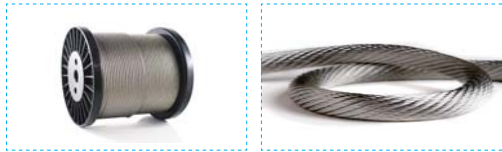

Details of stainless steel wire rope mesh

▼ **Material of stainless steel wire rope mesh: AISI 304 or 316 stainless steel**

▼ **Stainless steel wire woven mesh appearance beautiful and gentle**