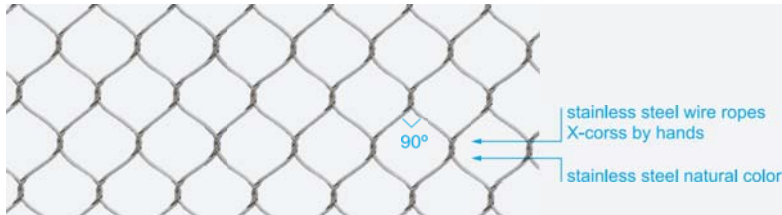

Stainless Steel Wire Rope Mesh (Zoo Mesh)

The Stainless steel wire rope mesh was called Zoo Mesh by us and our customers. Zoo Mesh is hand-woven by high quality AISI 304 / 316 stainless steel Multi-stranded wire cables.

The knots of the Mesh are X-crossed, will not move and destroy. The shape of mesh holes are diamond, beautiful and elegant.

The Zoo mesh are Flexible, Soft, Strong, Durable, and technologically advanced, for users to create a very safe protection.

More importantly, the Mesh will never rust, never corrosion, can be used more than 30 years.

The stainless steel wire rope mesh's surfaces are smooth, will protect animal's skin and birds' feather, it is a good ideal for in and out side animal cage enclosure, bird netting, zoo fencing and as following in zoological, safari, parks, garden, exhibit, museum, protective center, wildlife park, decoration, Marine fisheries and other place.

Details of stainless steel wire rope mesh

▼ **Material of stainless steel wire rope mesh: AISI 304 or 316 stainless steel**

▼ **Stainless steel wire woven mesh appearance beautiful and gentle**

▼ **Mesh panels of stainless steel wire rope mesh**