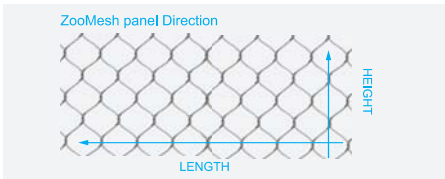

Details of stainless steel wire rope mesh

▼ **Material of stainless steel wire rope mesh: AISI 304 or 316 stainless steel**

▼ **Stainless steel wire woven mesh appearance beautiful and gentle**

▼ **Mesh panels of stainless steel wire rope mesh**

Mesh panels size:
Customers' required sizes,
Height: 1' to 35' ;
Length: 1' to 70' .
Mesh panels shape:
Rectangle shape;

▼ **The stainless steel wire rope woven mesh are with the soft touching, can be stretched, folded, rolled and packed naturally**