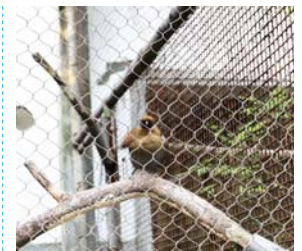

Beijing Zoo, China
ZooMesh wire rope dia: 1.6mm
ZooMesh aperture: 38mm x 38mm

Bird aviary netting, 9000m²

ZooMesh wire rope dia: 1.6mm
ZooMesh aperture: 51mm x 51mm

Tiger cage enclosure mesh, 12000m²

ZooMesh wire rope dia: 2.4mm
ZooMesh aperture: 51mm